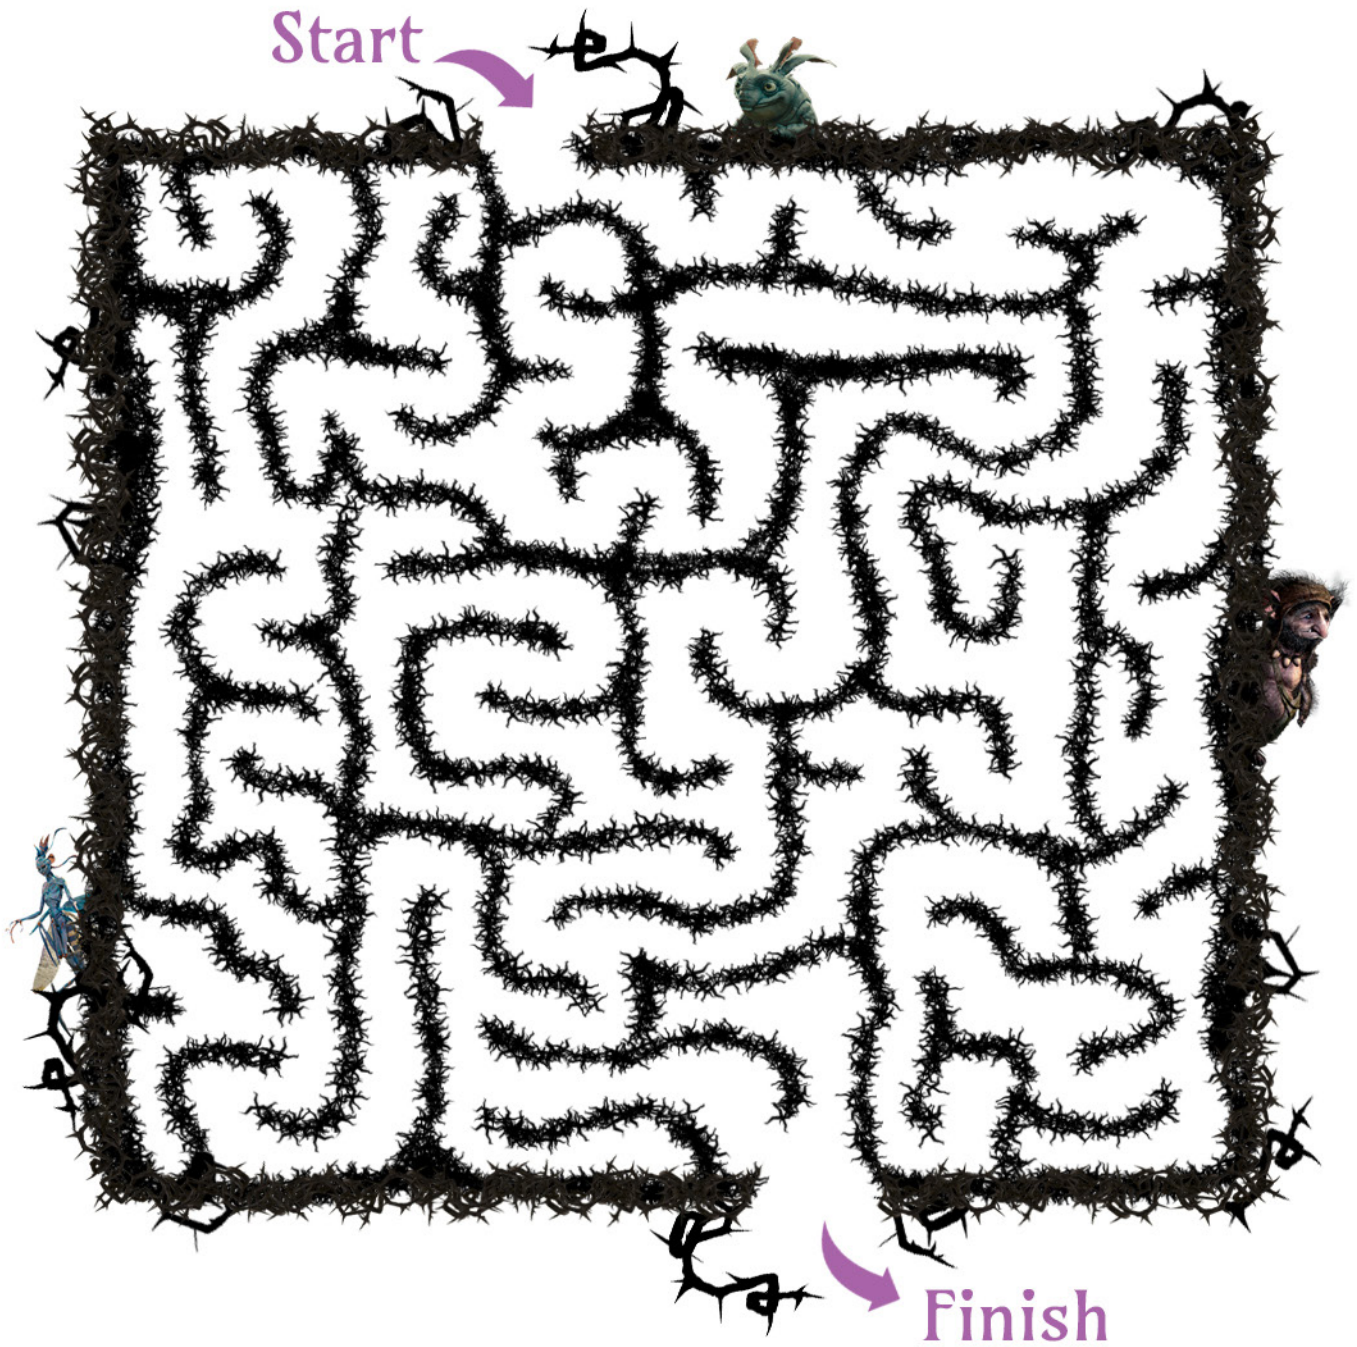

Spot the Difference

Can you find 10 differences in the pictures below?

Disney
MALEFICENT
In theatres May 30
IN 3D AND FOCAL 3D AND IMAX 3D

Spot the Difference

Can you find 10 differences in the pictures below?

Thorn Forest Maze

Can you find your way through the maze of thorns?

Save Aurora

Which path leads to Aurora and not the trolls?

Answer:

Disney
MALEFICENT
In theatres May 30
IN 3D AND REAL D 3D AND IMAX 3D

Color-Ins

Grab your pens and pencils and get coloring!

Disney
MALEFICENT

In theatres May 30
in 3D AND FOCAL 3D AND IMAX 3D

movies.disney.com/maleficent

PG © 2014 Disney

Disney
MALEFICENT
In theatres May 30
IN 3D AND REAL D 3D AND IMAX 3D